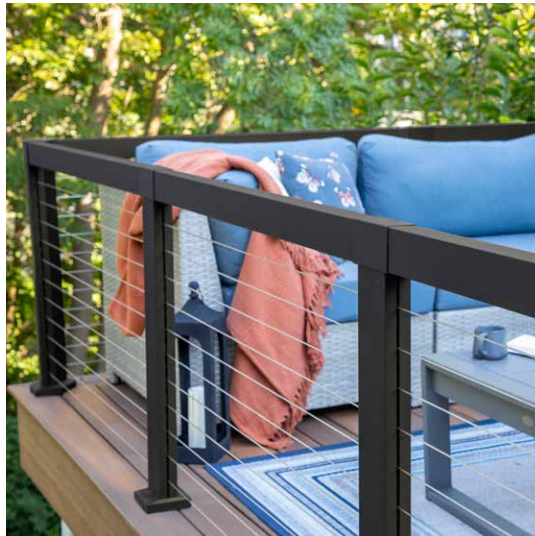

MELVILLE™ CAP | PG 68

MELVILLE™ WALL | PG 68

MODERN PATH LIGHT | PG 110
BELGARD.COM/LIGHTING

ARTFORMS™ | PG 86
ELEMENTS™ GRILL & DOORS | PG 110

RDI® ELEVATION™ CABLE RAILING | PG 113

MOISTURESHIELD® MERIDIAN™
COMPOSITE DECKING | PG 112