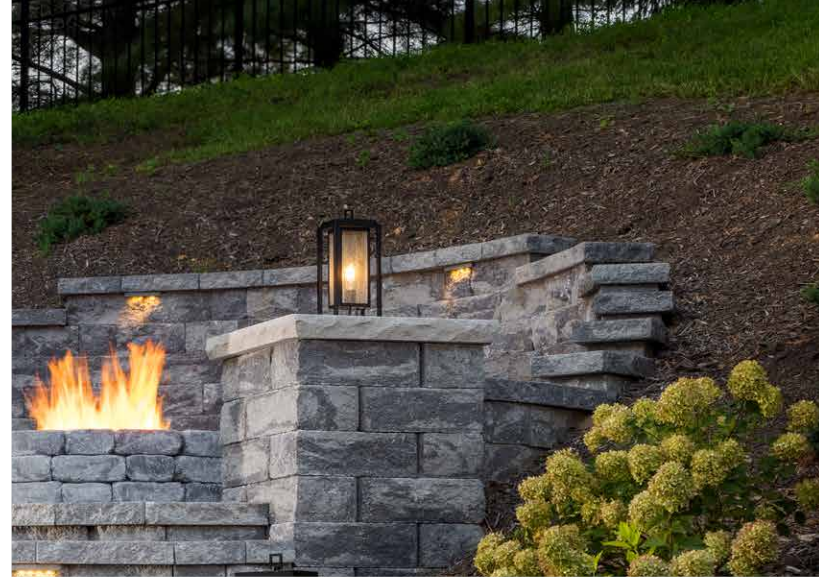

4 x 12 x 8

CELTIK® WALL

Scan for
product
information

FREESTANDING / RETAINING WALL

CROFTON SERIES

*Swatch represents product color only, not surface texture, dimension and/or shape.

FOSSIL BEIGE

SABLE BLEND