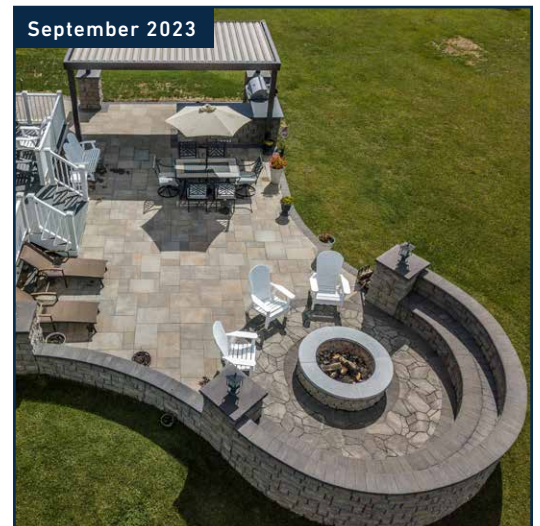

June 2023

CUSTOM OUTDOOR SOLUTIONS, LLC
Ray Ditmeyer | Ashburn, VA

July 2023

HARDSCAPE HERO OF THE YEAR
SCAPES, INC.
Jeff Crandell | Lothian, MD

August 2023

INTEGRITY LANDSCAPING
Luke Walton | Ashland, VA

September 2023