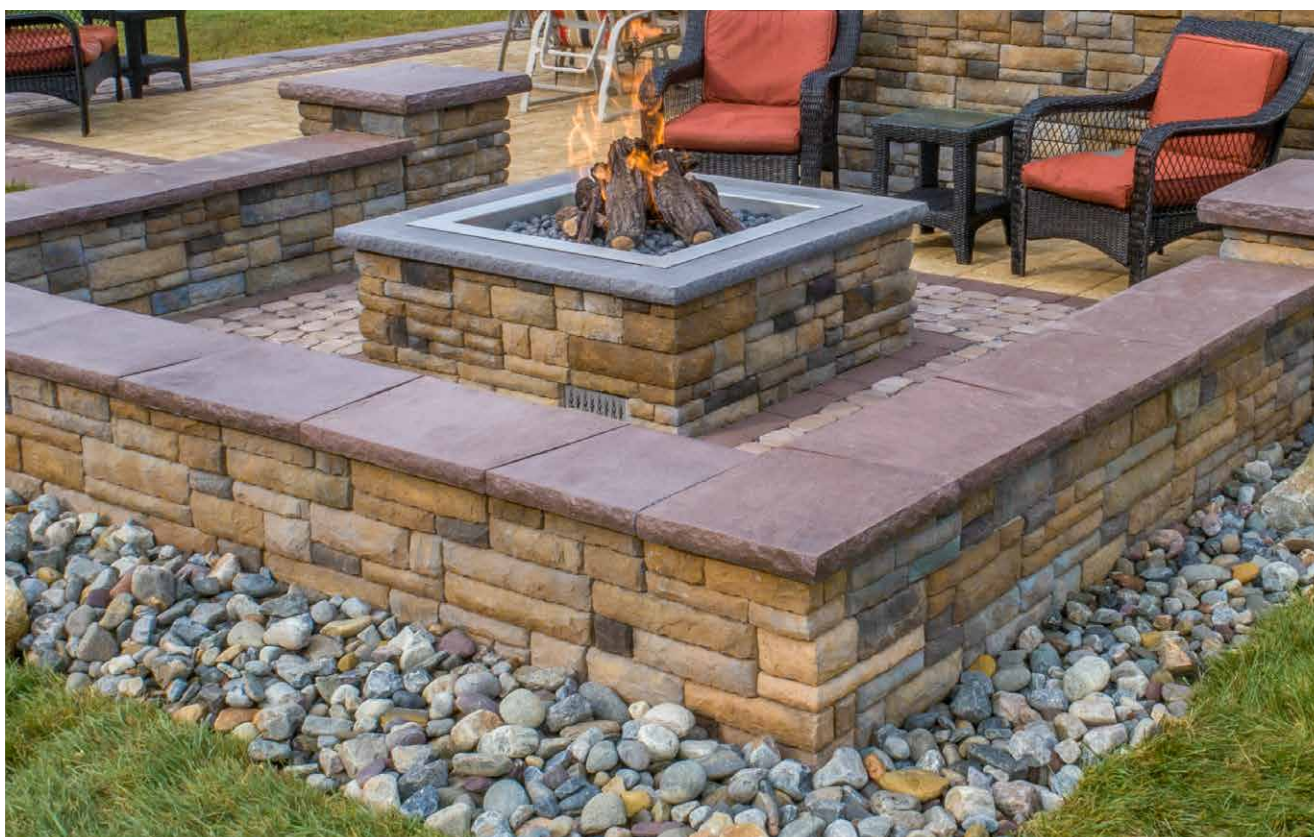

52 x 13 x 2

Stair Tread/Cap

20 - 18 1/4
x 16 x 2

16" Double Sided End Cap

24 1/4 - 21 1/4
x 16 x 2

16" Double Sided

36 x 14 x 2

14" Double Sided

28 x 28 x 3

32 x 32 x 2

Pier Cap

BLUESTONE