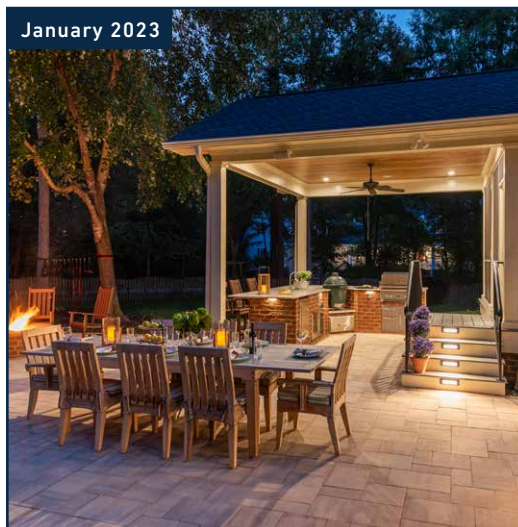

ROCK CREEK INNOVATIONS
Ellis Wiltshire | Glen Allen, VA