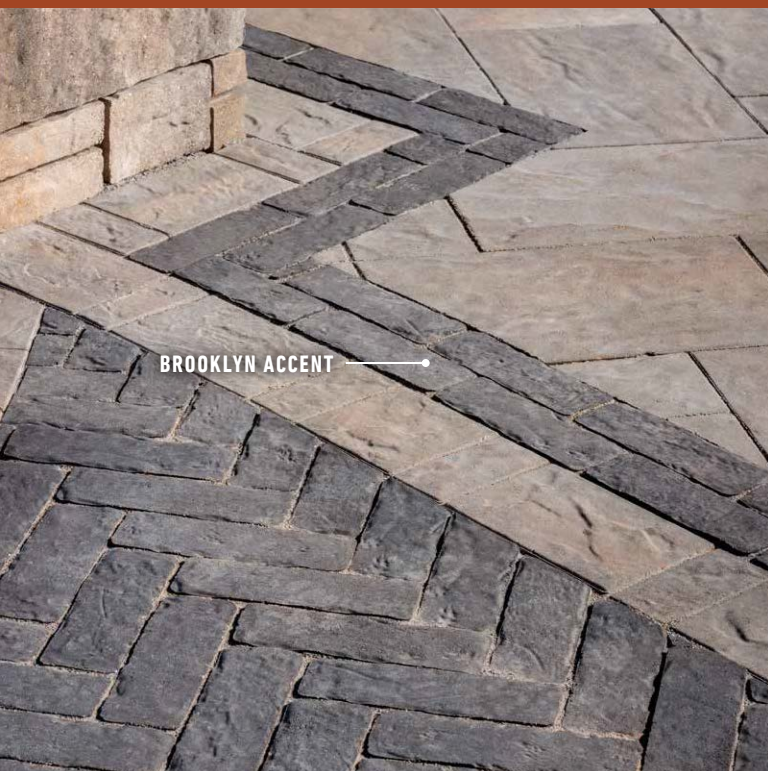

MOISTURESHIELD® ELEVATE™
COMPOSITE DECKING | PG 112

BROOKLYN™

Scan for
product
information

PAVER / 60MM

BROOKLYN ACCENT

RICHMOND SERIES

 CHOCOLATE

 MIDNIGHT