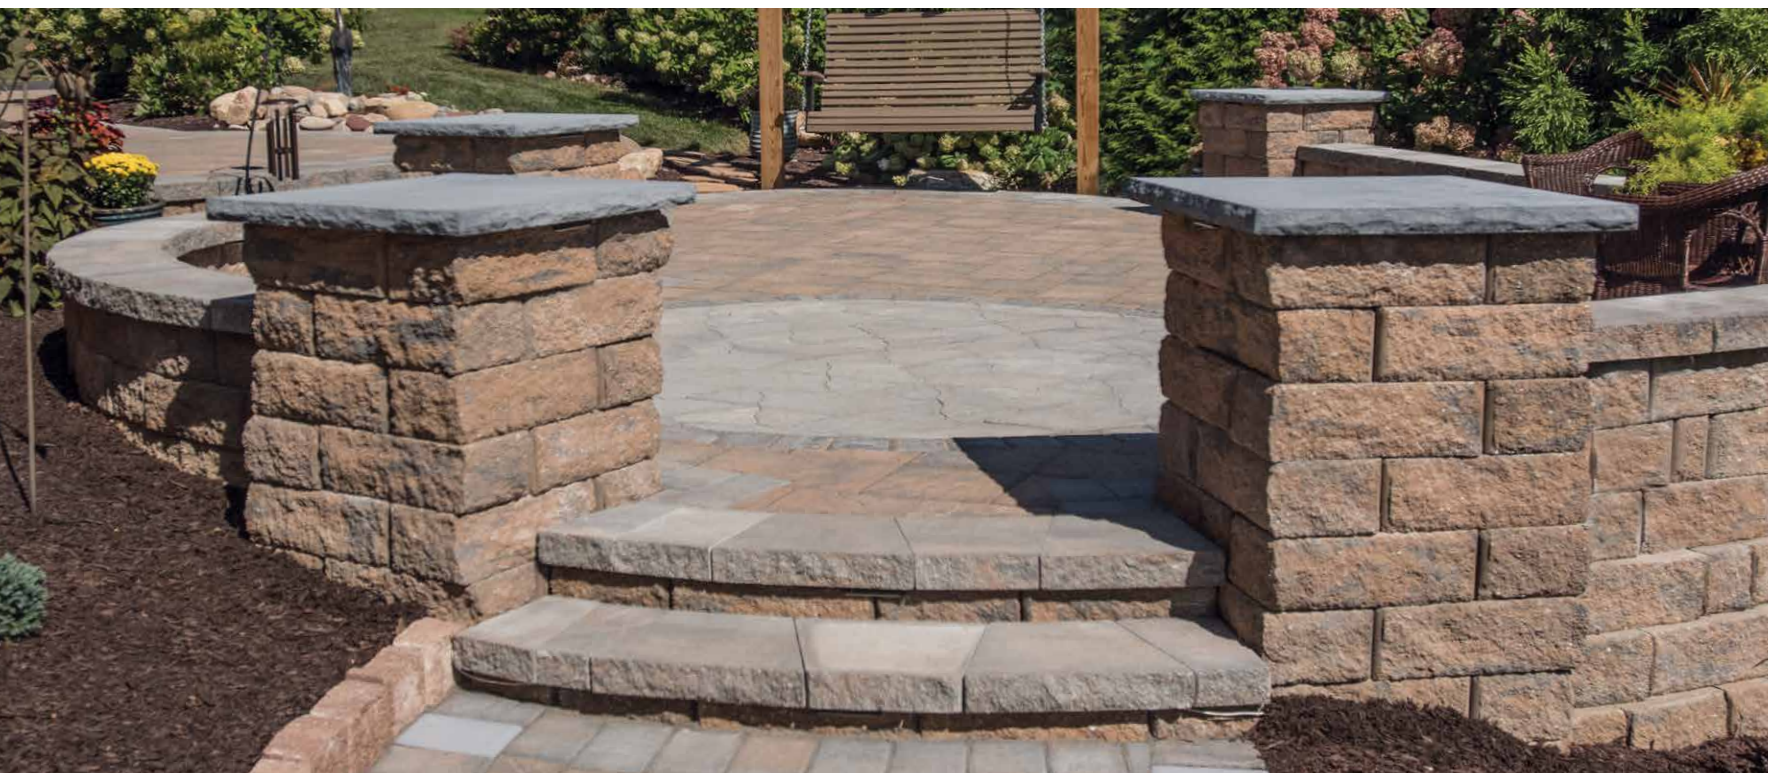

ONE COLUMN KIT

Makes one 27 x 27 x 60" column

RICHMOND SERIES

CHESAPEAKE

JAMES RIVER

JEFFERSON

POTOMAC

CURBSTONE