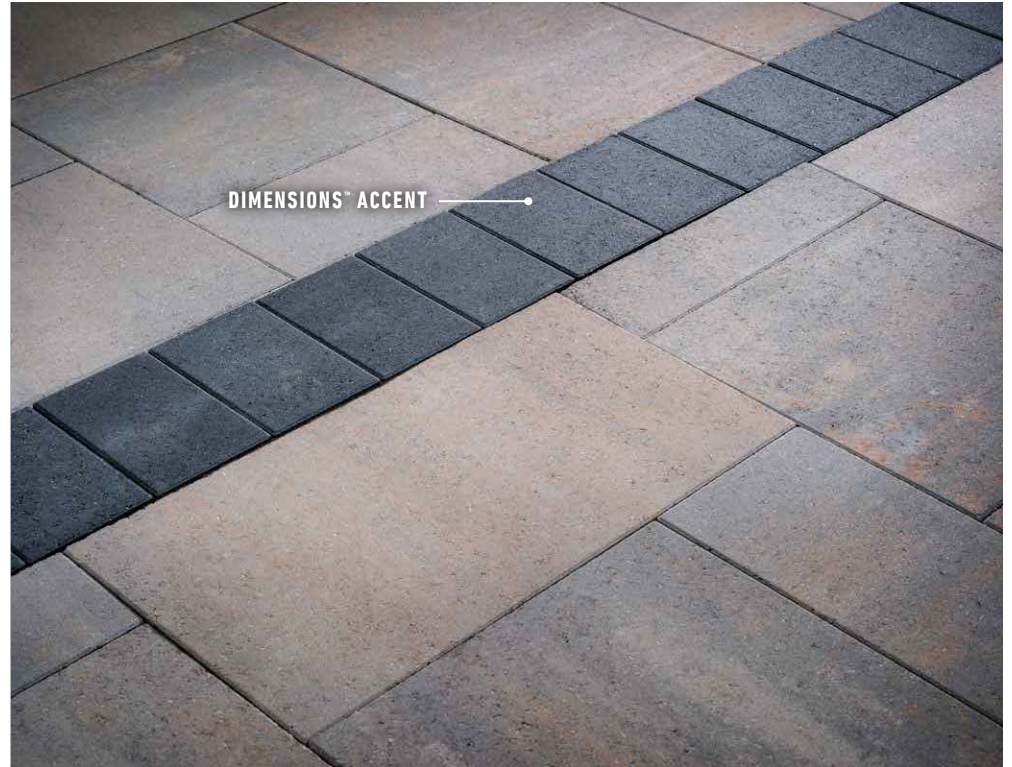

SCANDINA GRAY

FEATURED AT
HGTV DREAM HOME
PROUD SPONSOR 2023

Belgard.com/HGTVdreamhome

DIMENSIONS™

Scan for
product
information

ACCENT / 60MM

CROFTON SERIES

FOSSIL BEIGE*