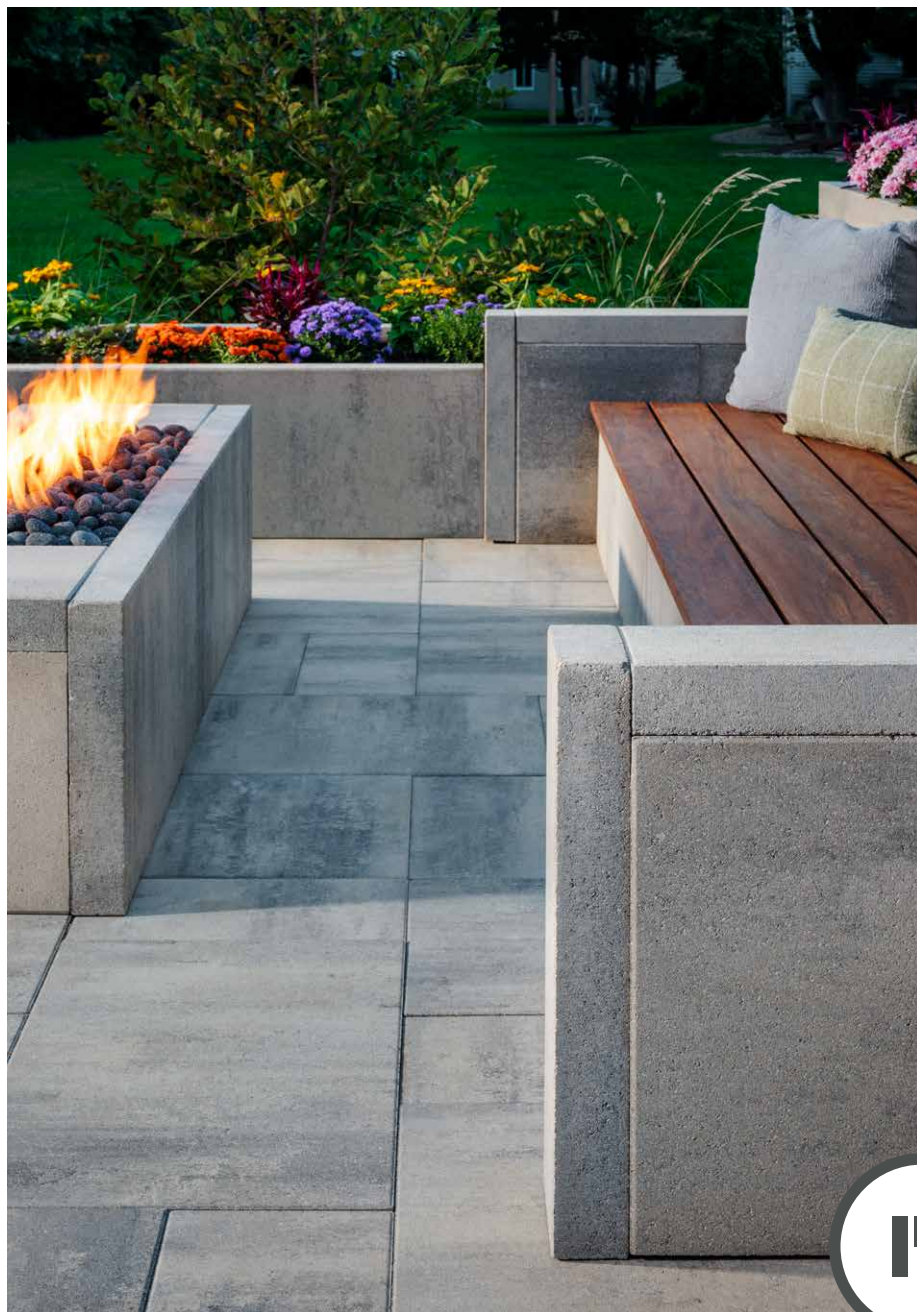

SCANDINA GRAY

design tip

→ Panels are made in modular sizes to quickly and efficiently construct outdoor kitchens, seating, planters, fire features & more!

MELVILLE™ SERIES

Scan for
product
information

GRILL ISLAND & FIRE FEATURES