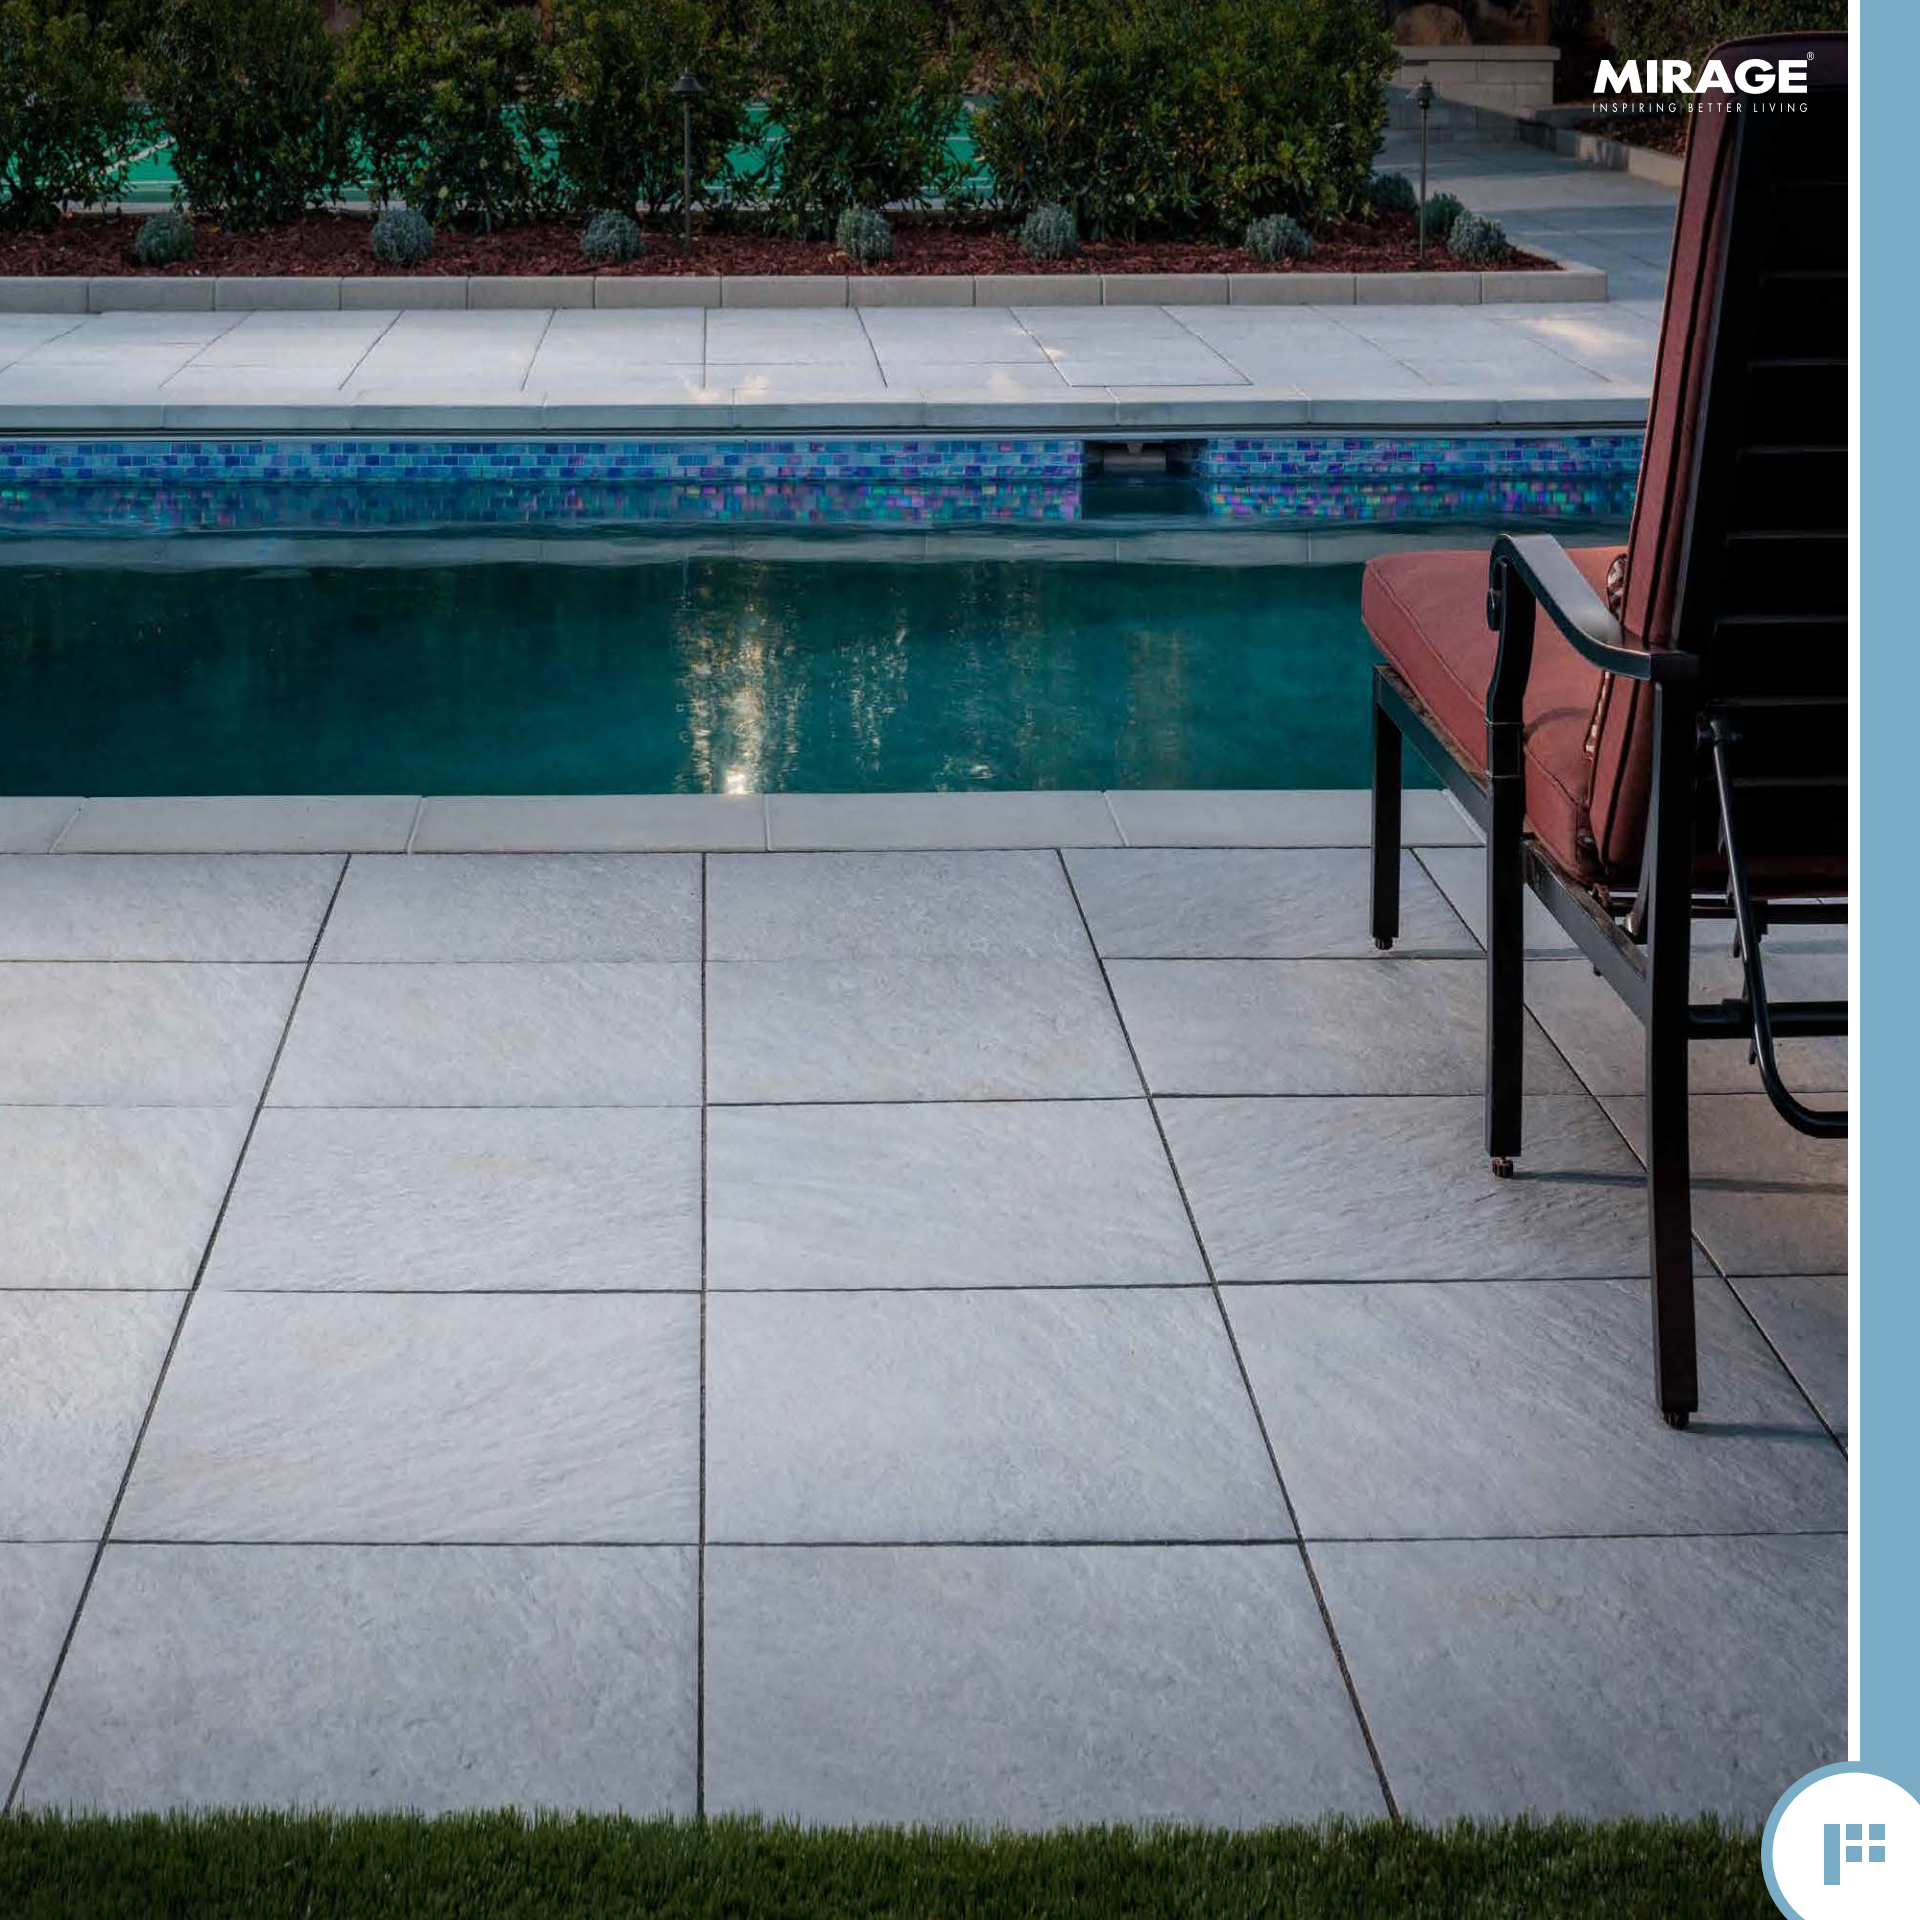

MIRAGE®

INSPIRING BETTER LIVING