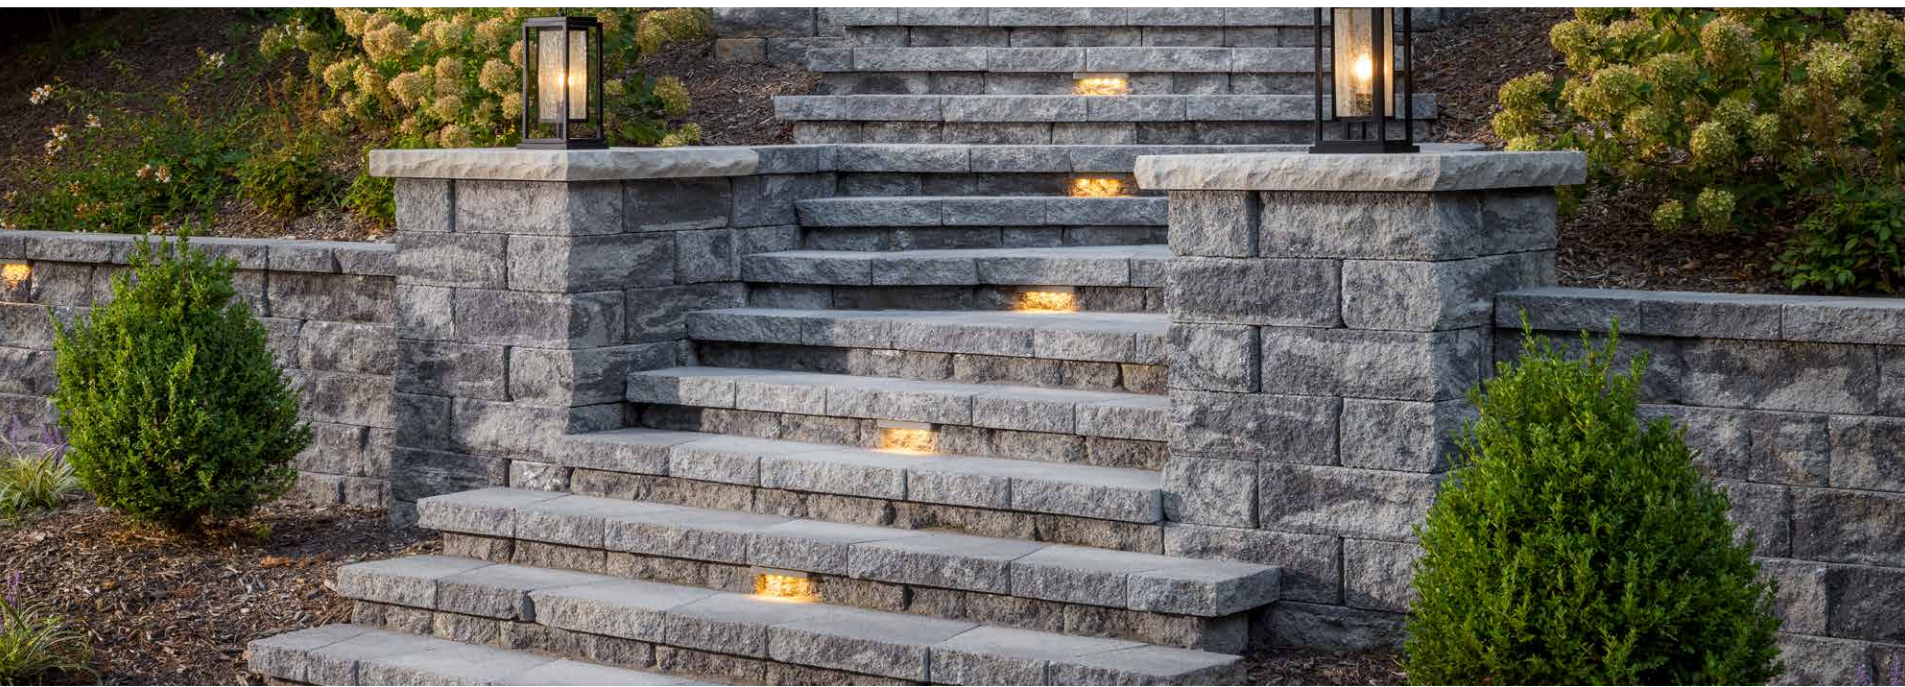

4 x 12 x 8

CELTIK® WALL

Scan for
product
information

FREESTANDING / RETAINING WALL

CROFTON SERIES

*Swatch represents product color only, not surface texture, dimension and/or shape.

FOSSIL BEIGE

SABLE BLEND