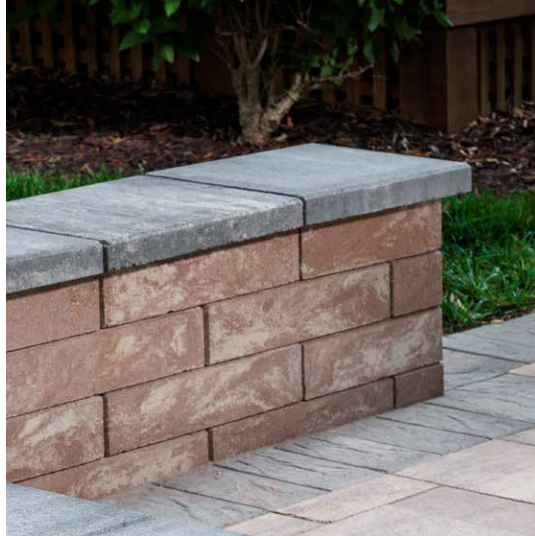

MELVILLE™ CAP | PG 68

MELVILLE™ WALL | PG 68

MODERN PATH LIGHT | PG 110
BELGARD.COM/LIGHTING

ARTFORMS™ | PG 86
ELEMENTS™ GRILL & DOORS | PG 110

RDI® ELEVATION™ CABLE RAILING | PG 113

MOISTURESHIELD® MERIDIAN™
COMPOSITE DECKING | PG 112