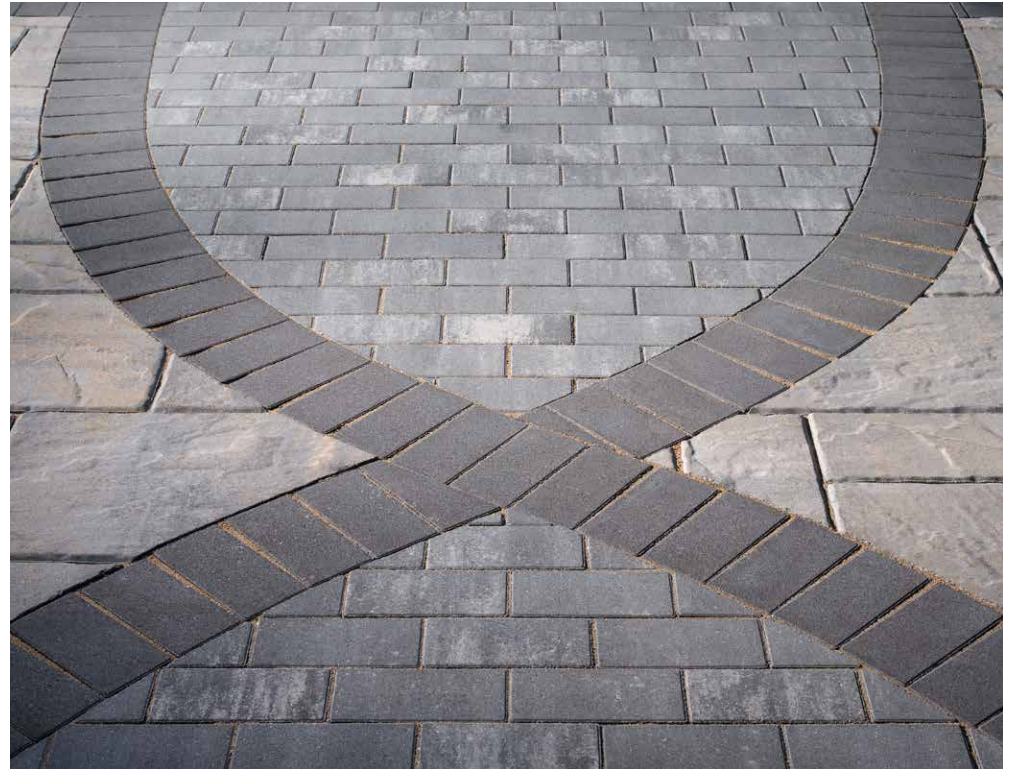

POTOMAC

CHOCOLATE
ACCENT*

MIDNIGHT
ACCENT*

HOLLAND STONE

Scan for
product
information

PAVER / 60MM

CROFTON SERIES

RICHMOND SERIES