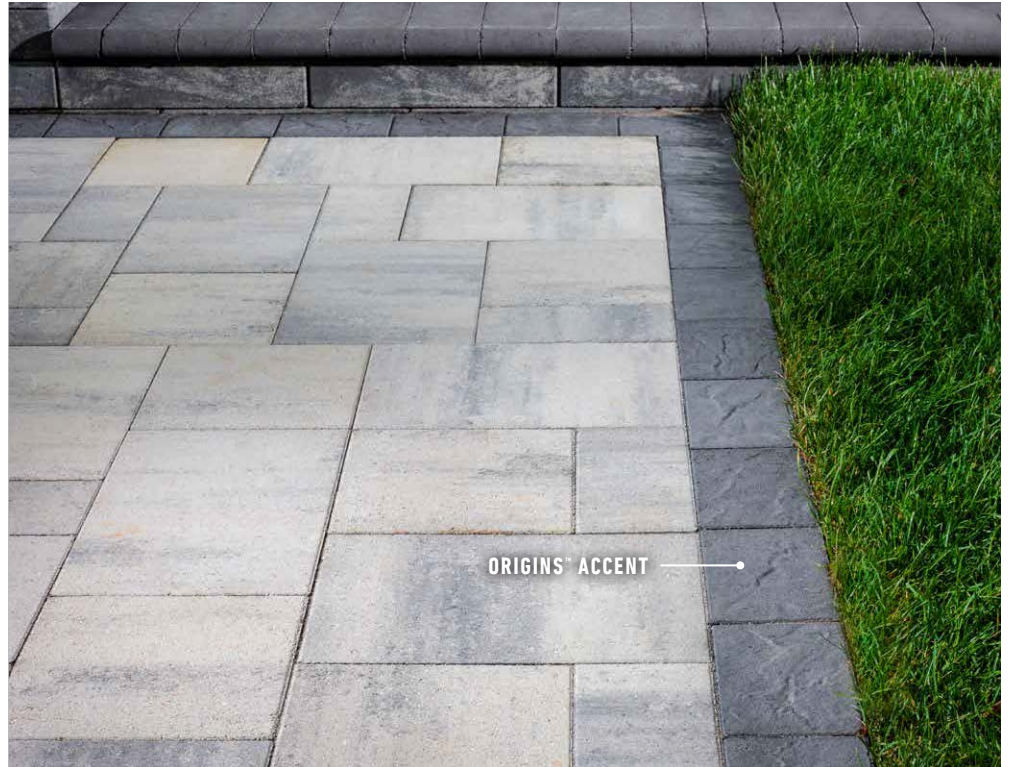

SIENNA*

FOSSIL BEIGE
Only available in Origins 12

LINEN BEIGE*
Only available in Origins 12

ORIGINS™

ACCENT / 60MM

Scan for product information

ORIGINS ACCENT

ORIGINS ACCENT