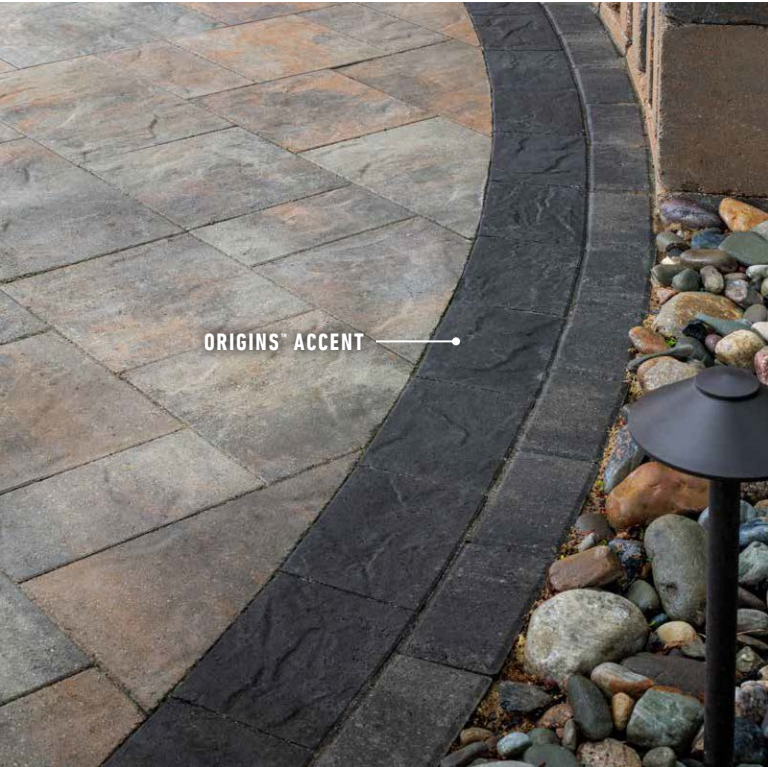

SIENNA*

FOSSIL BEIGE
Only available in Origins 12

LINEN BEIGE*
Only available in Origins 12

ORIGINS™

ACCENT / 60MM

Scan for product information

ORIGINS ACCENT

ORIGINS ACCENT