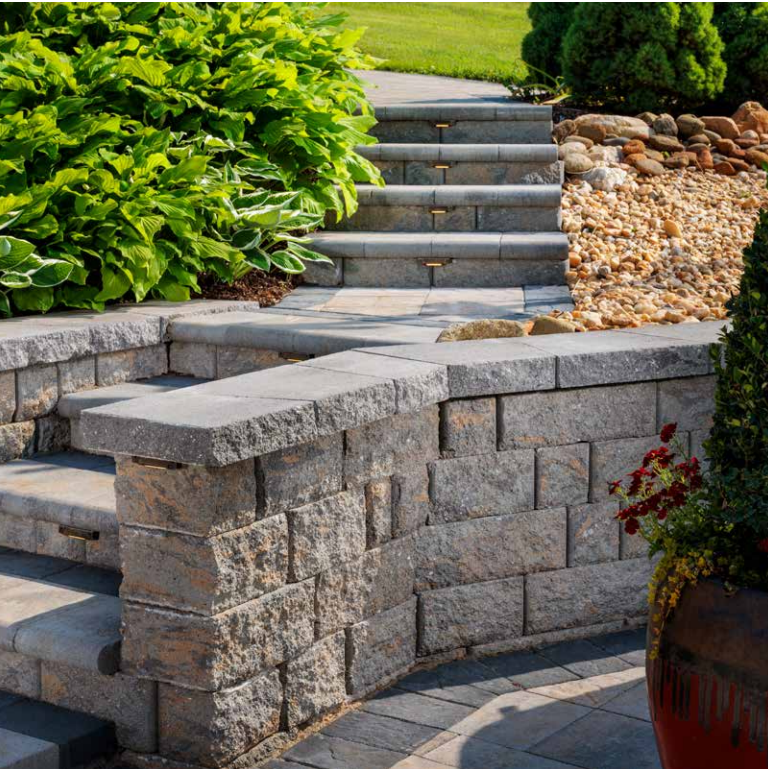

H x W x D

8 x 18 x 12

16 x 12 x 4
4" Universal Cap
(W x D x H)

Corner unit available. Scan product QR code for details.

HIGHLAND STONE®

Scan for product information

FREESTANDING / RETAINING WALL

CHESAPEAKE