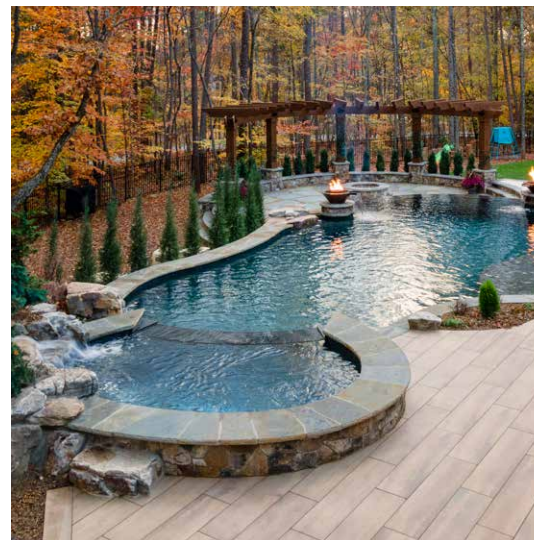

ASHLAR TANDEM™ | PG 70

BELMONT CHISELED STEPS | PG 106

PEBBLETEC® PEBBLESHEEN® BLACK ONYX
POOL FINISH | PG 114

ELEMENTS™ OUTDOOR OVEN | PG 110

BARRETTE OUTDOOR LIVING®
SOLID PRIVACY VINYL FENCING | PG 113