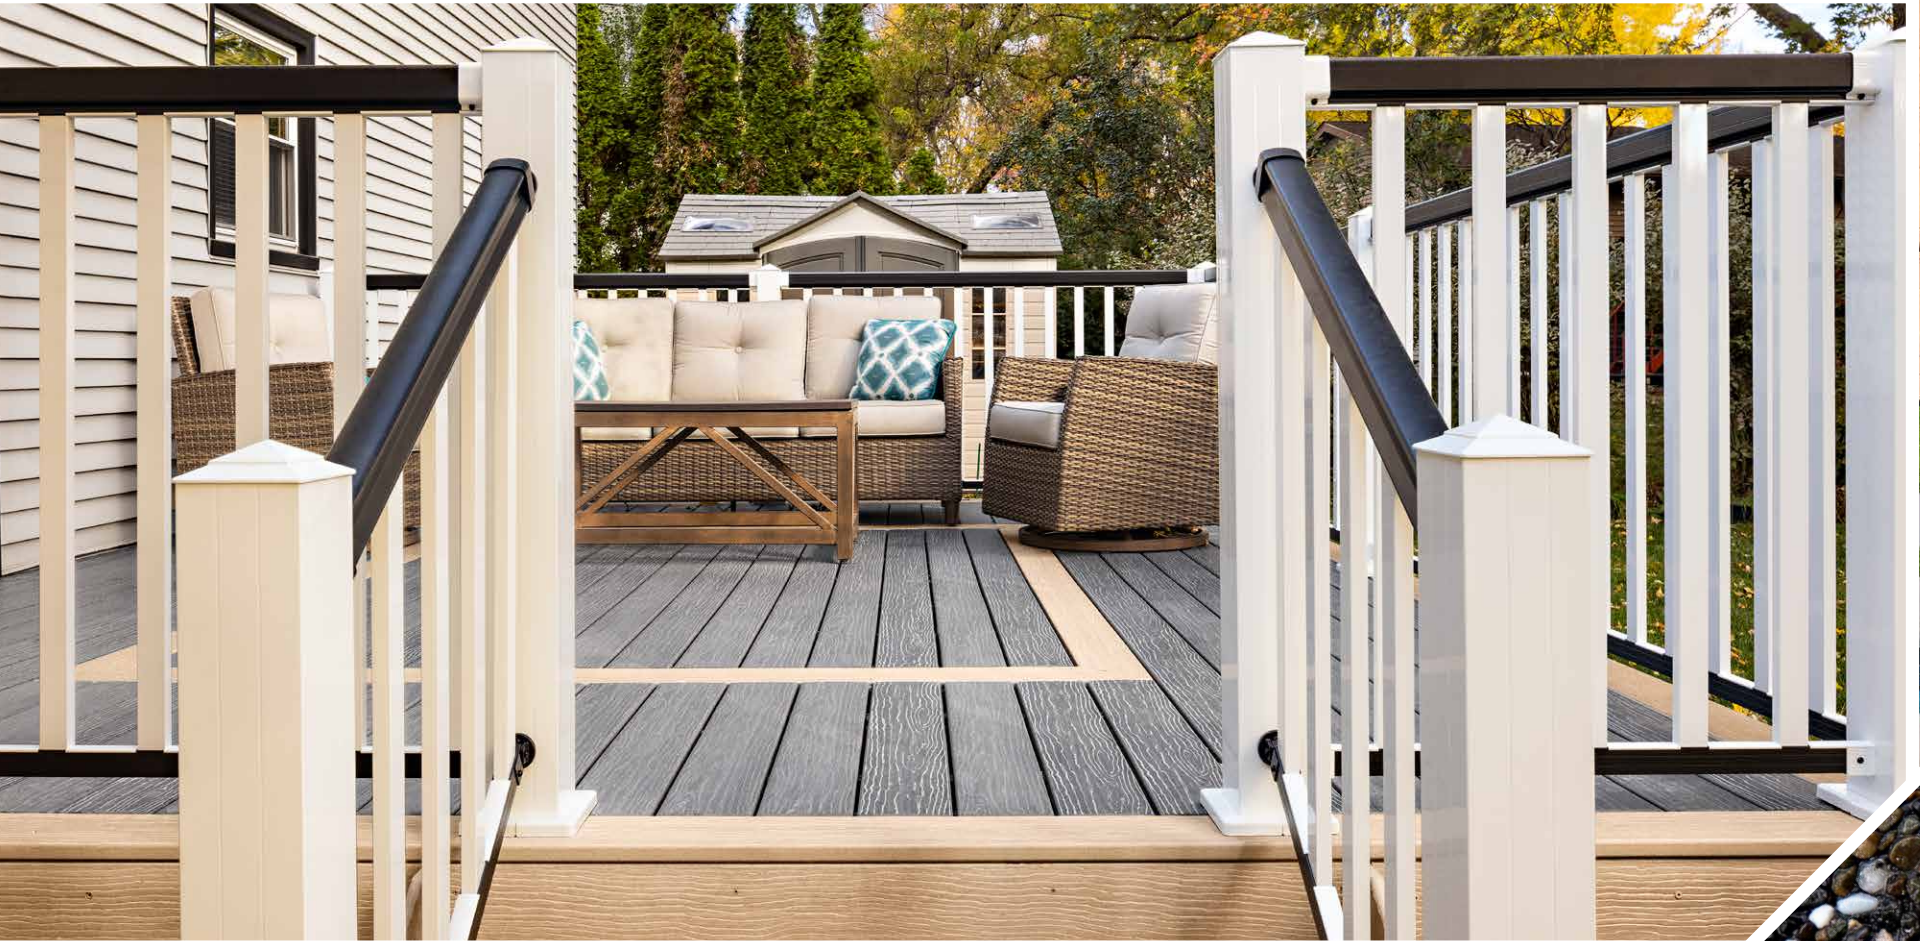

BELMONT STEPS

Scan for
product
information

CHISELED STEPS

4 7/8 x 15 x 6

Available finished on one or three sides.

BLUESTONE

BROWNSTONE

FROM YOUR
Door