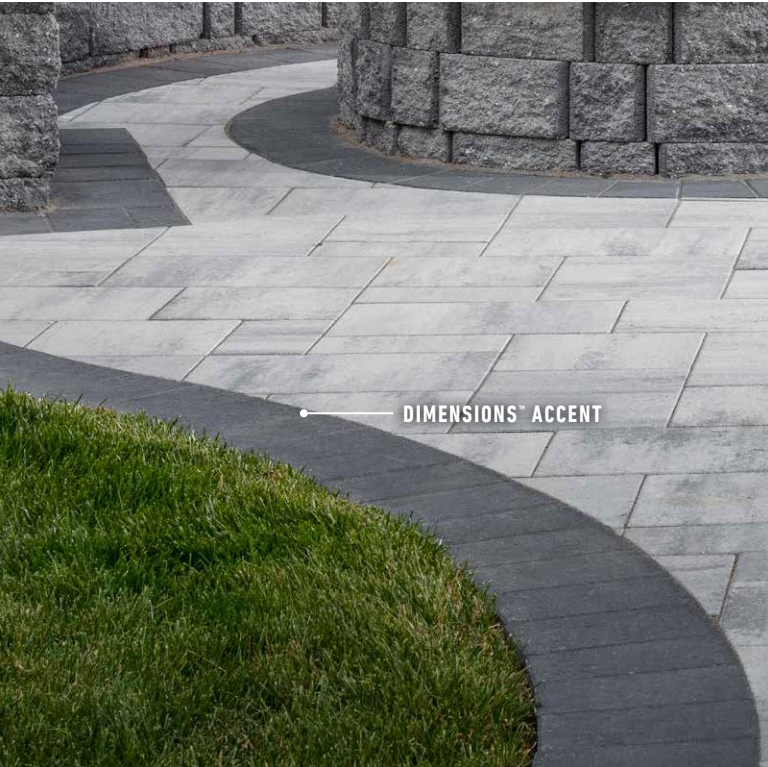

SCANDINA GRAY

FEATURED AT
HGTV DREAM HOME
PROUD SPONSOR 2023

Belgard.com/HGTVdreamhome

DIMENSIONS™

Scan for
product
information

ACCENT / 60MM

CROFTON SERIES

FOSSIL BEIGE*