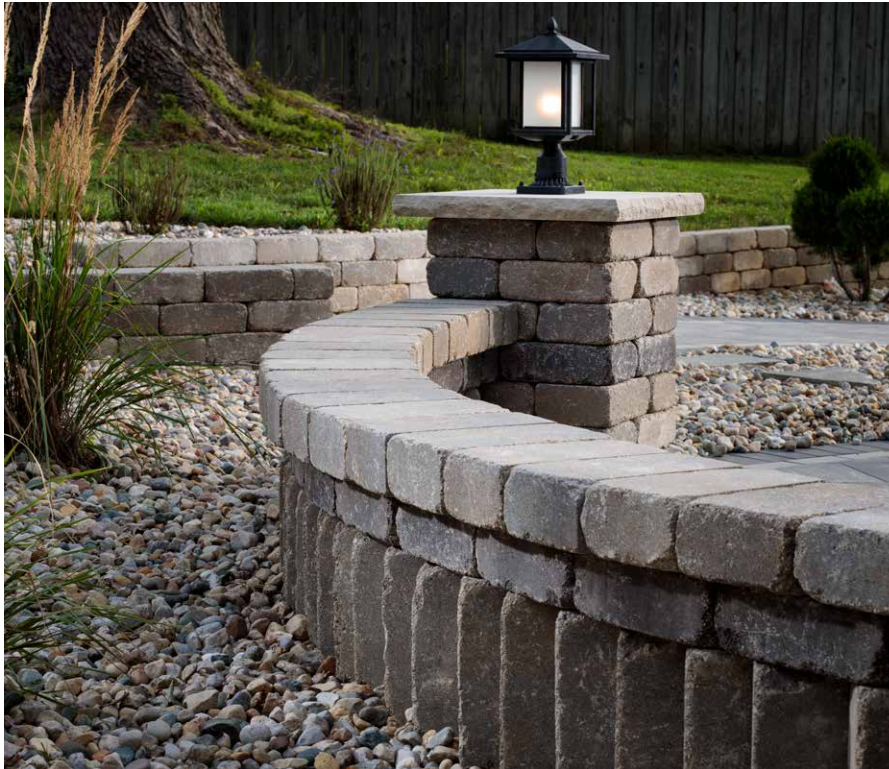

WESTON STONE™

FREESTANDING / RETAINING WALL

Scan for
product
information