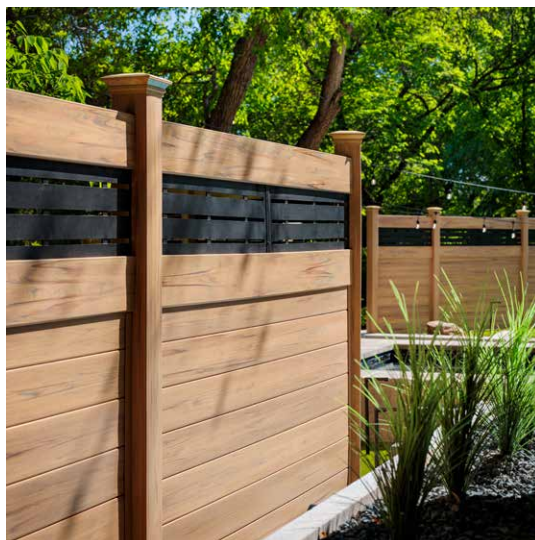

NOBLE PILLAR LIGHT | PG 110
BELGARD.COM/LIGHTING

PEBBLETEC® POOL FINISHES,
ACCENTS & FEATURES | PG 114

BARRETTE OUTDOOR LIVING® HORIZONTAL
PRIVACY VINYL FENCING WITH DECORATIVE
SCREEN PANEL TOP | PG 113