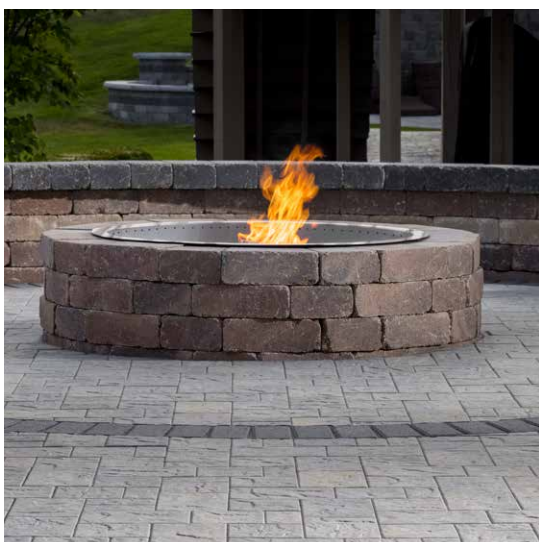

WESTON STONE™ FIRE PIT | PG 94
ELEMENTS™ SMOKE-LESS INSERT | PG 110