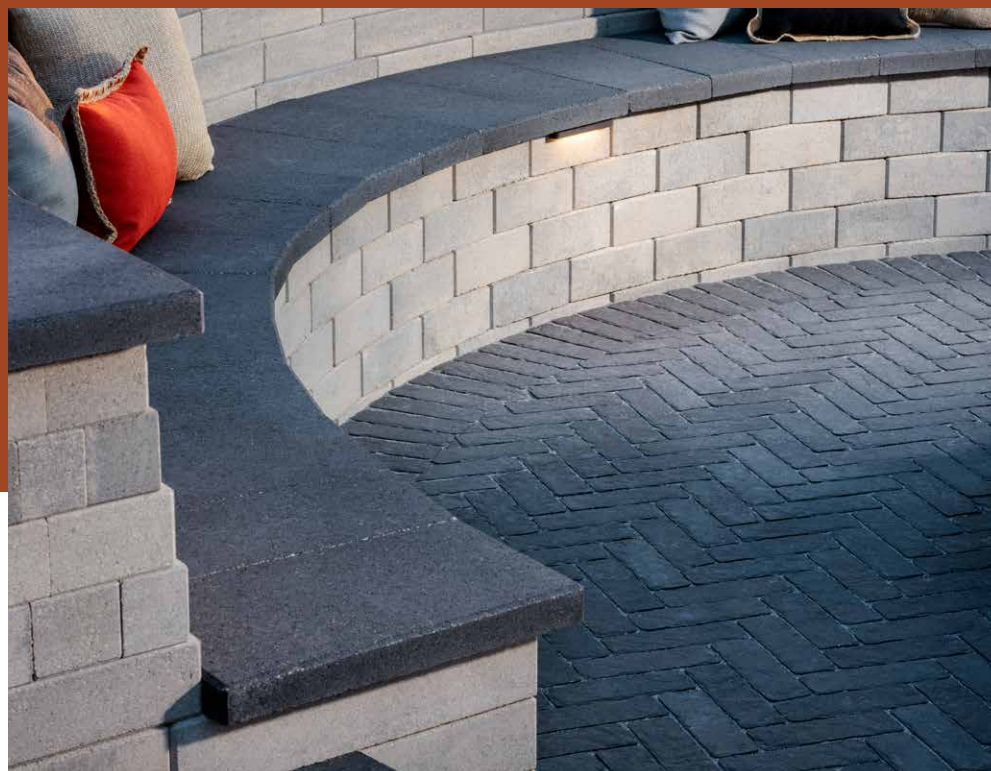

MOISTURESHIELD® ELEVATE™
COMPOSITE DECKING | PG 112

BROOKLYN™

Scan for
product
information

PAVER / 60MM

BROOKLYN ACCENT

RICHMOND SERIES

 CHOCOLATE

 MIDNIGHT