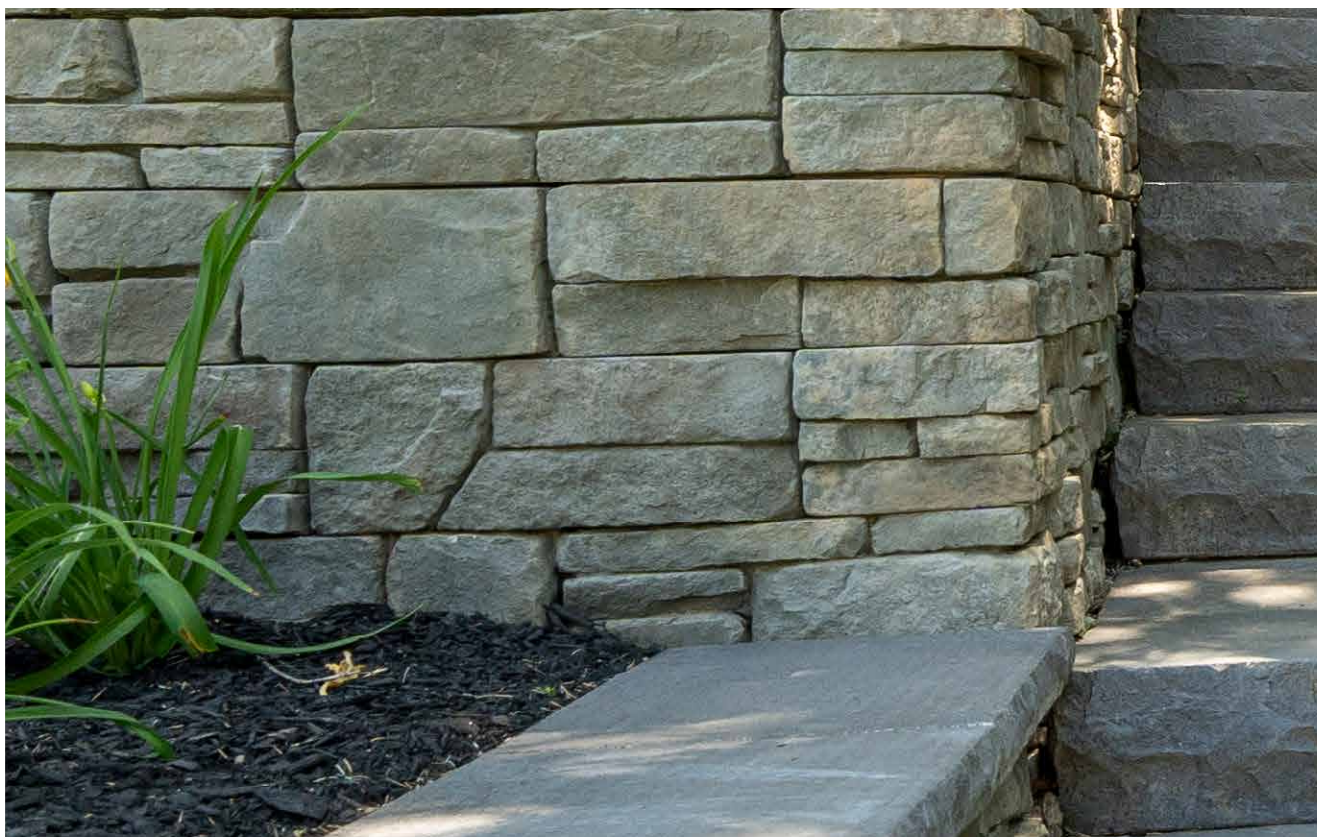

BELMONT STEPS

Scan for
product
information

CHISELED STEPS

4 7/8 x 15 x 6

Available finished on one or three sides.