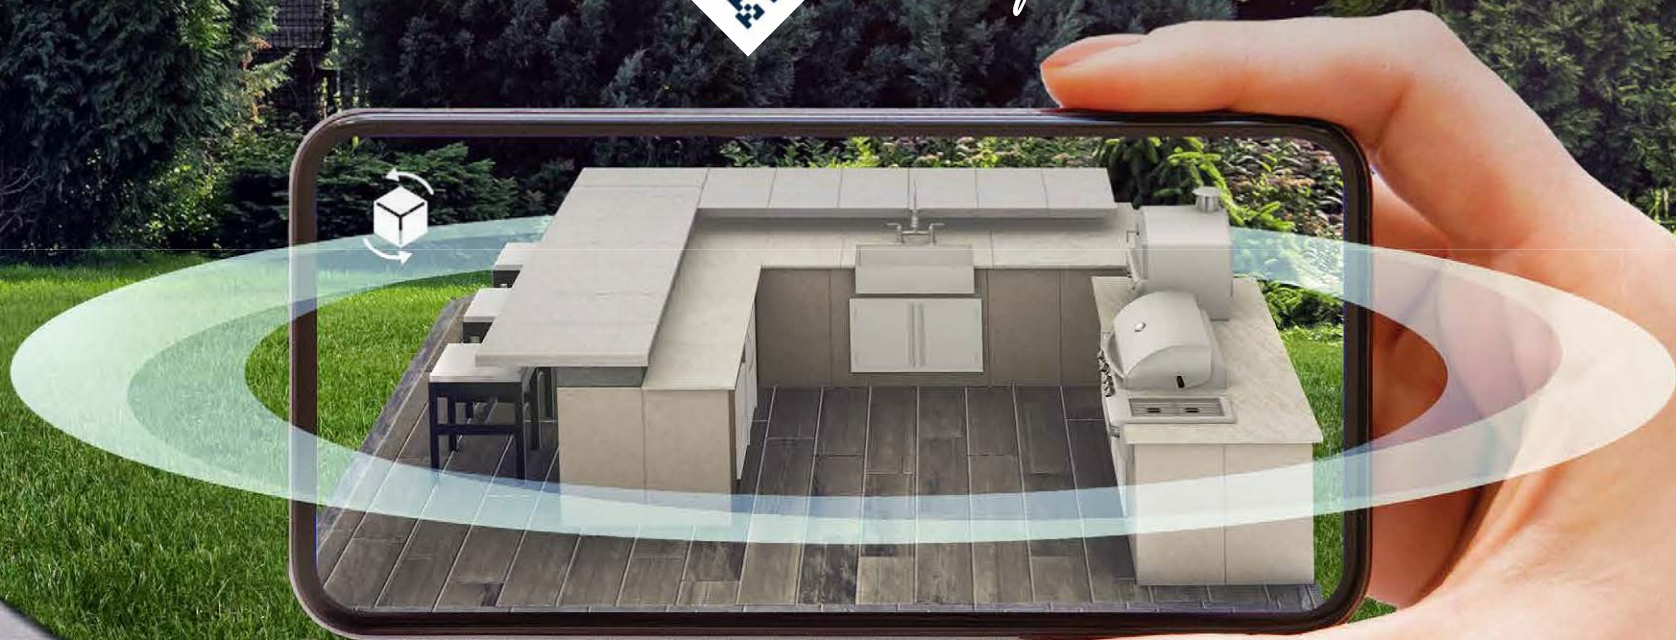

Time to plan
WHAT'S NEXT.

Whether installing one outdoor room at a time or simply adding onto an existing outdoor living area, our Augmented Reality tool helps you visualize your future space. Simply load your favorite AR Room onto your mobile device and project it onto your actual yard. Physically walk through the design and get a realistic vision of how you would live in that space.

try it

BELGARD
ROOMS