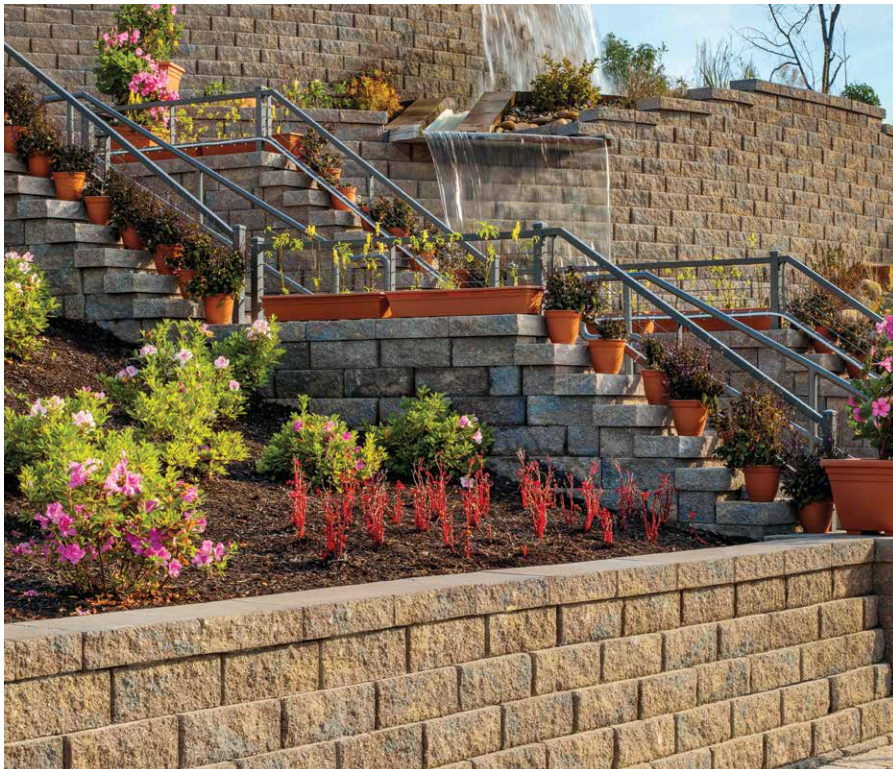

DIAMOND PRO STONE CUT®

RETAINING WALL

Scan for
product
information