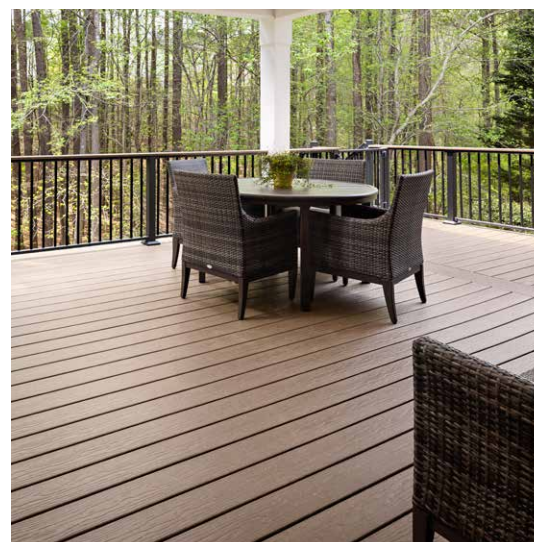

MARINA COPING | PG 98

MODERN PILLAR LIGHT | PG 110
BELGARD.COM/LIGHTING

WESTON STONE™ FIRE PIT | PG 94
ELEMENTS™ SMOKE-LESS INSERT | PG 110

BARRETTE OUTDOOR LIVING®
VINYL SPADE PICKET FENCING | PG 113

MOISTURESHIELD® VISION™
COMPOSITE DECKING | PG 112