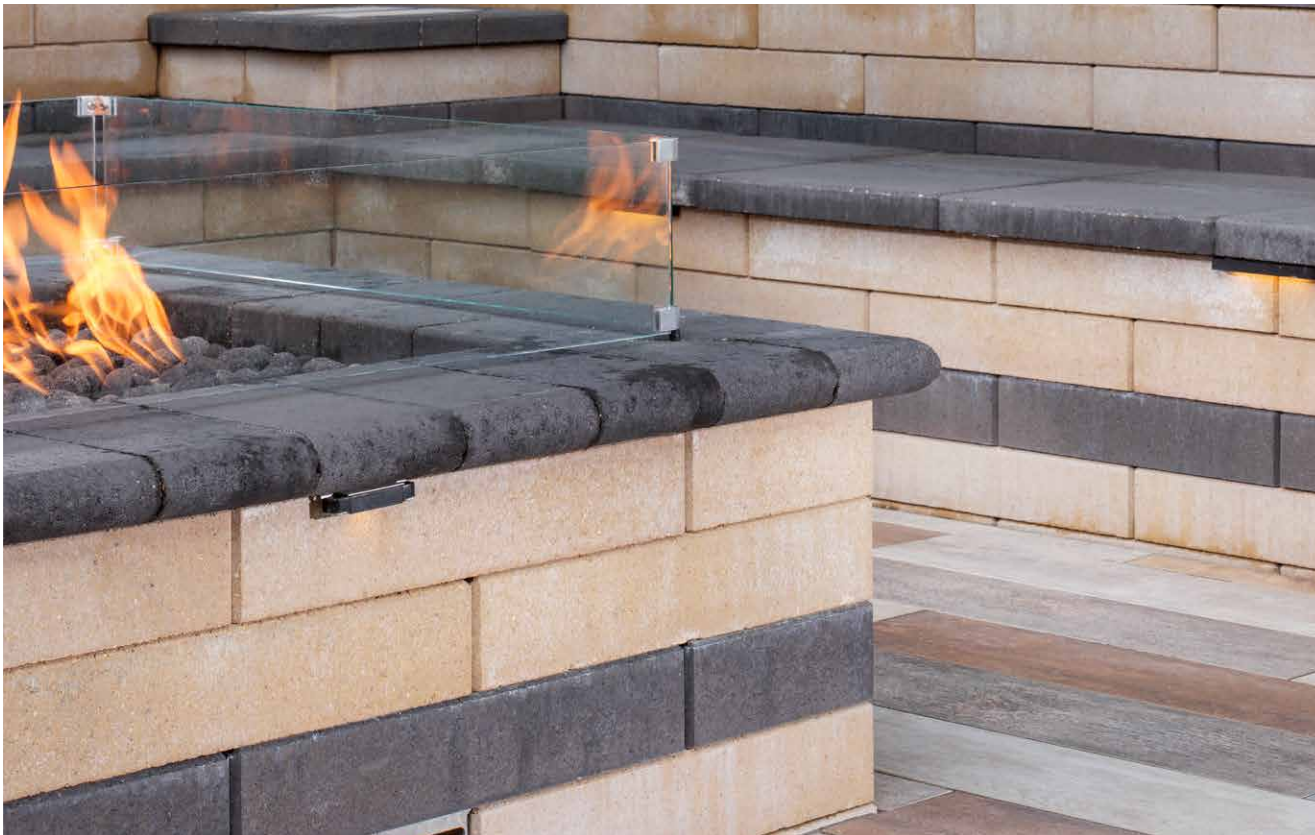

design tip

In addition to edging pool decks, coping is a great option for edging steps or capping walls.

MARINA™

COPING / 60MM

Scan for
product
information