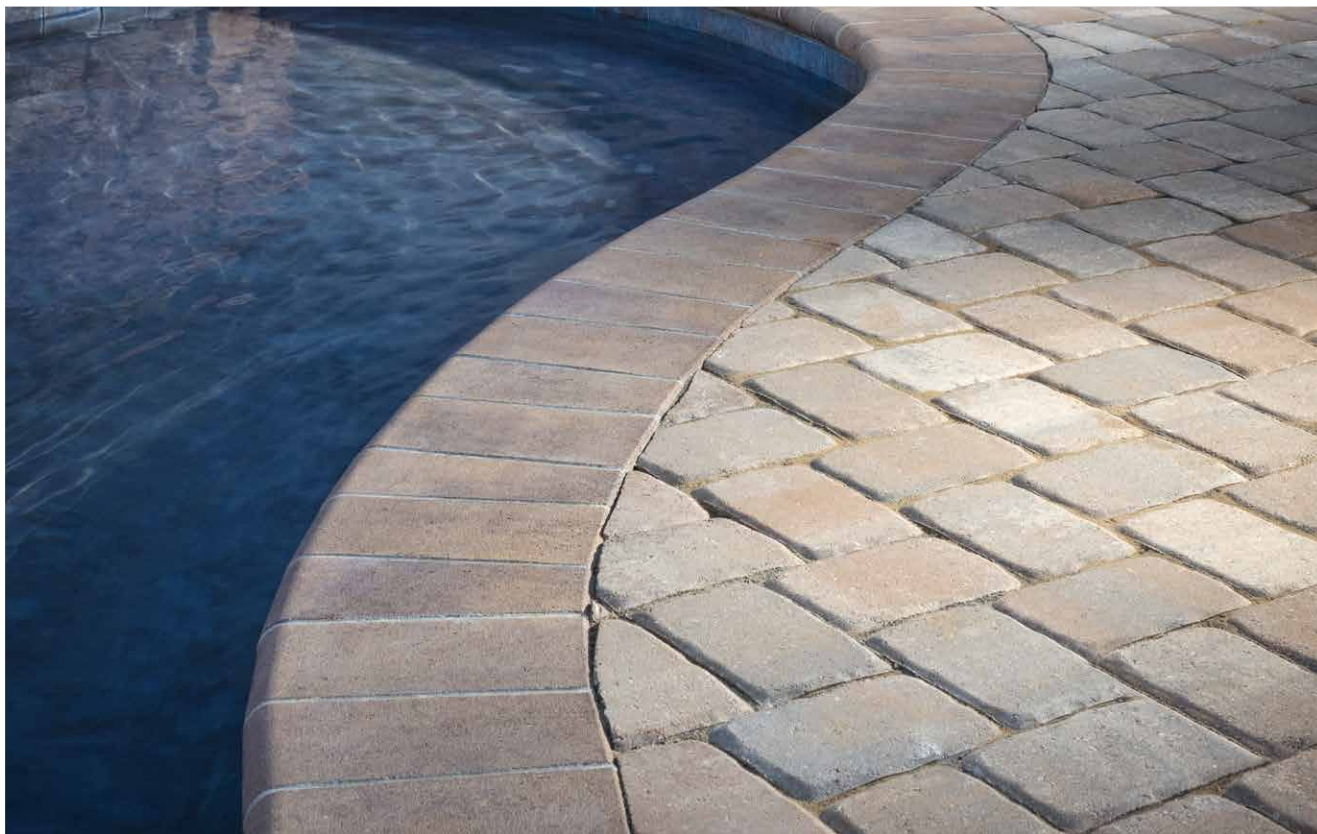

LONDON COBBLE™

Scan for
product
information

PAVER / 60MM

3 x 6

6 x 6

6 x 9

6 x 9

*Accent colors only available in 6 x 9.