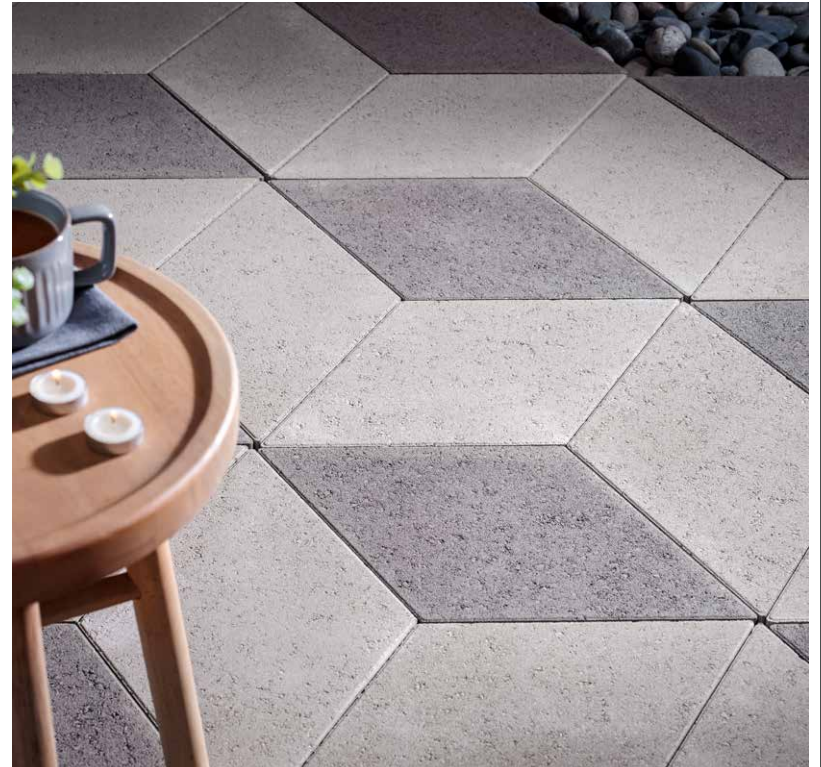

GEOMETRIC SHAPES

PAVER / 60MM

Scan for
product
information

MIDNIGHT