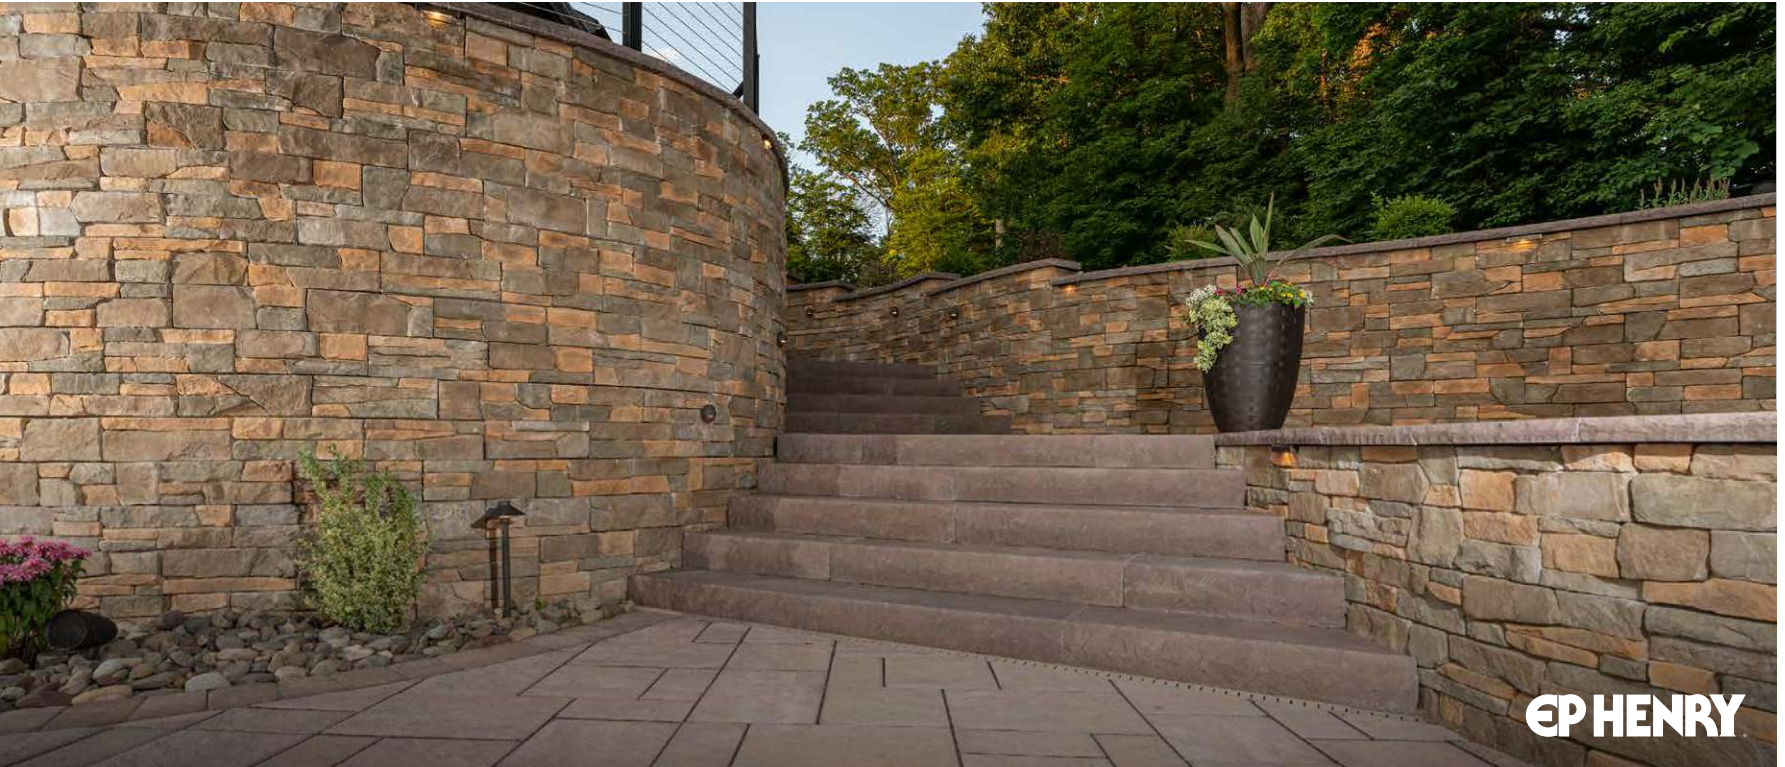

Corner & end units available. Scan product QR code for details.

CAST STONE WALL

Scan for
product
information

RETAINING WALL

CUTSTONE

LEDGESTONE

ADIRONDACK

ASPEN