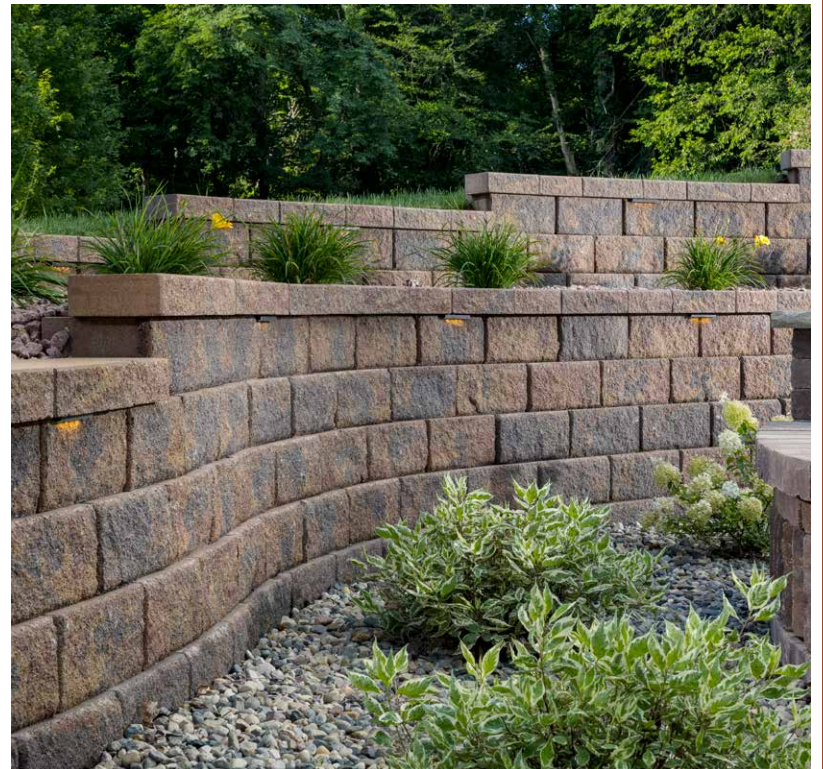

DIAMOND PRO STONE CUT®

RETAINING WALL

Scan for
product
information