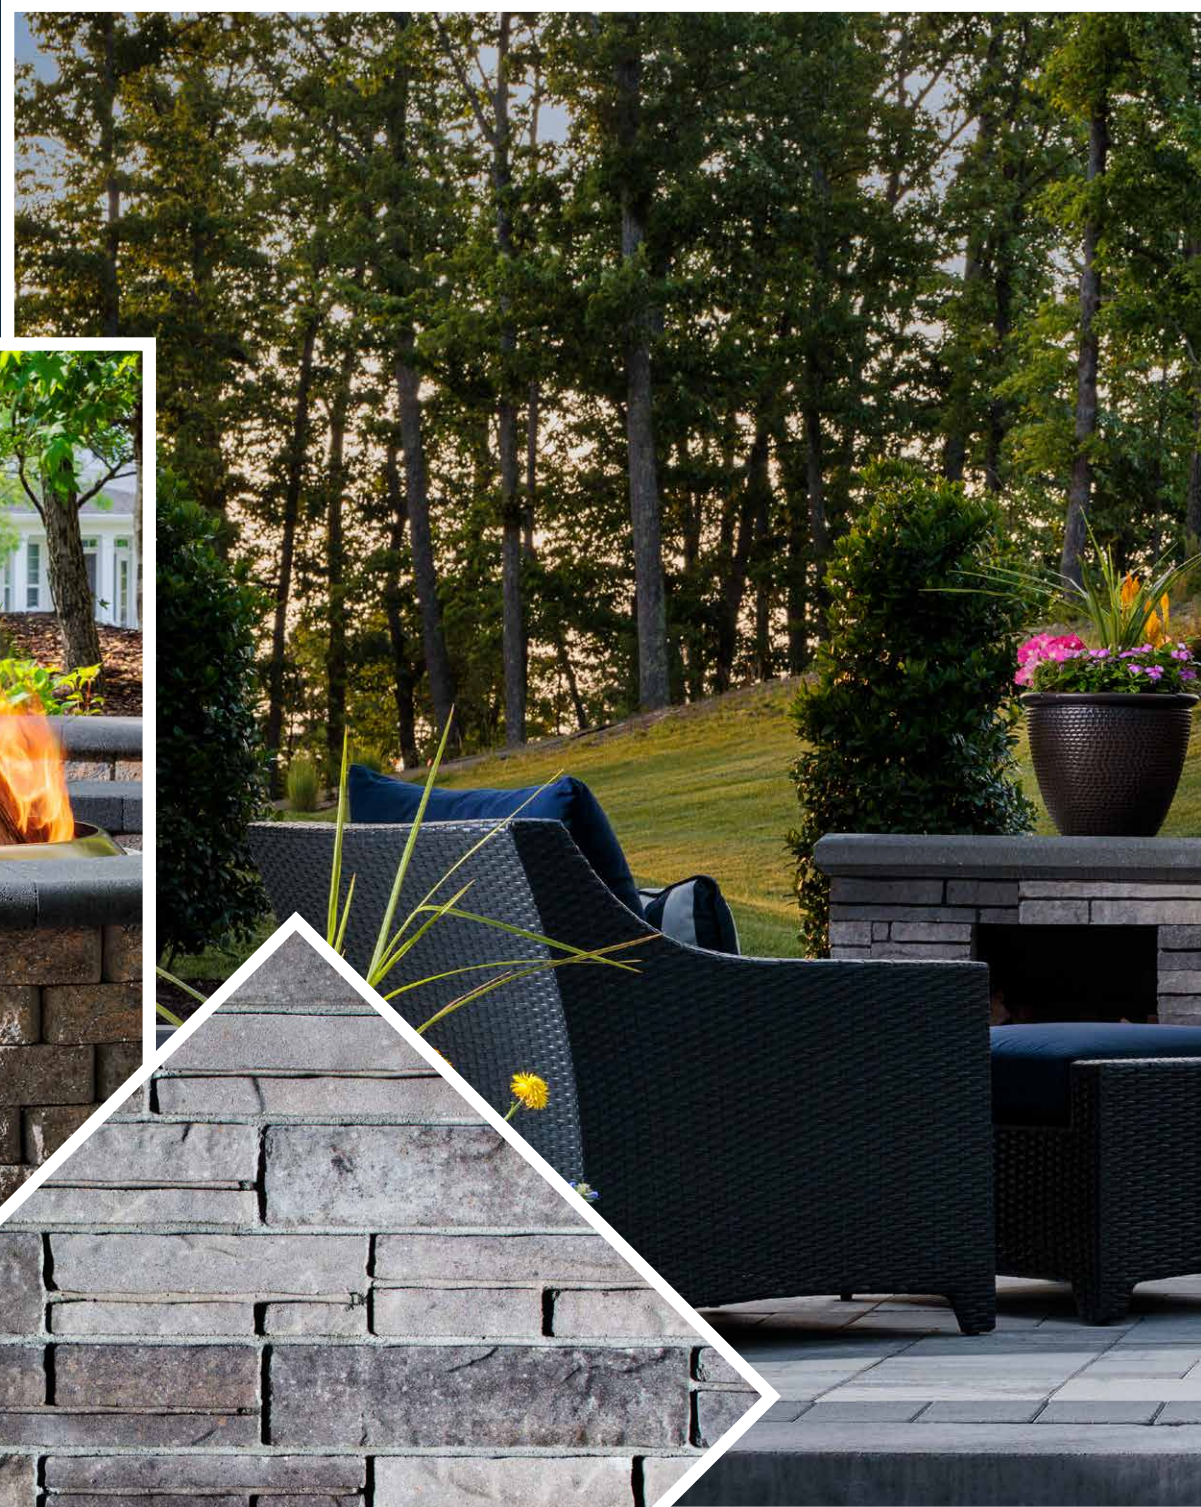

CUSTOMIZE
YOUR SPACE