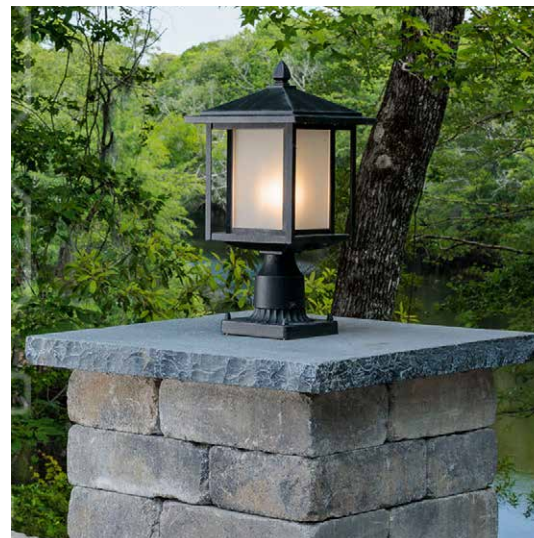

MARINA COPING | PG 98

MODERN PILLAR LIGHT | PG 110
BELGARD.COM/LIGHTING

WESTON STONE™ FIRE PIT | PG 94
ELEMENTS™ SMOKE-LESS INSERT | PG 110

BARRETTE OUTDOOR LIVING®
VINYL SPADE PICKET FENCING | PG 113

MOISTURESHIELD® VISION™
COMPOSITE DECKING | PG 112