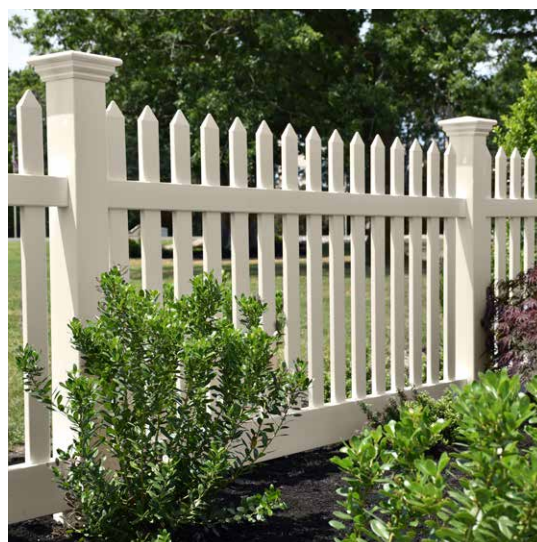

BARRETTE OUTDOOR LIVING®
VINYL SPADE PICKET FENCING | PG 113